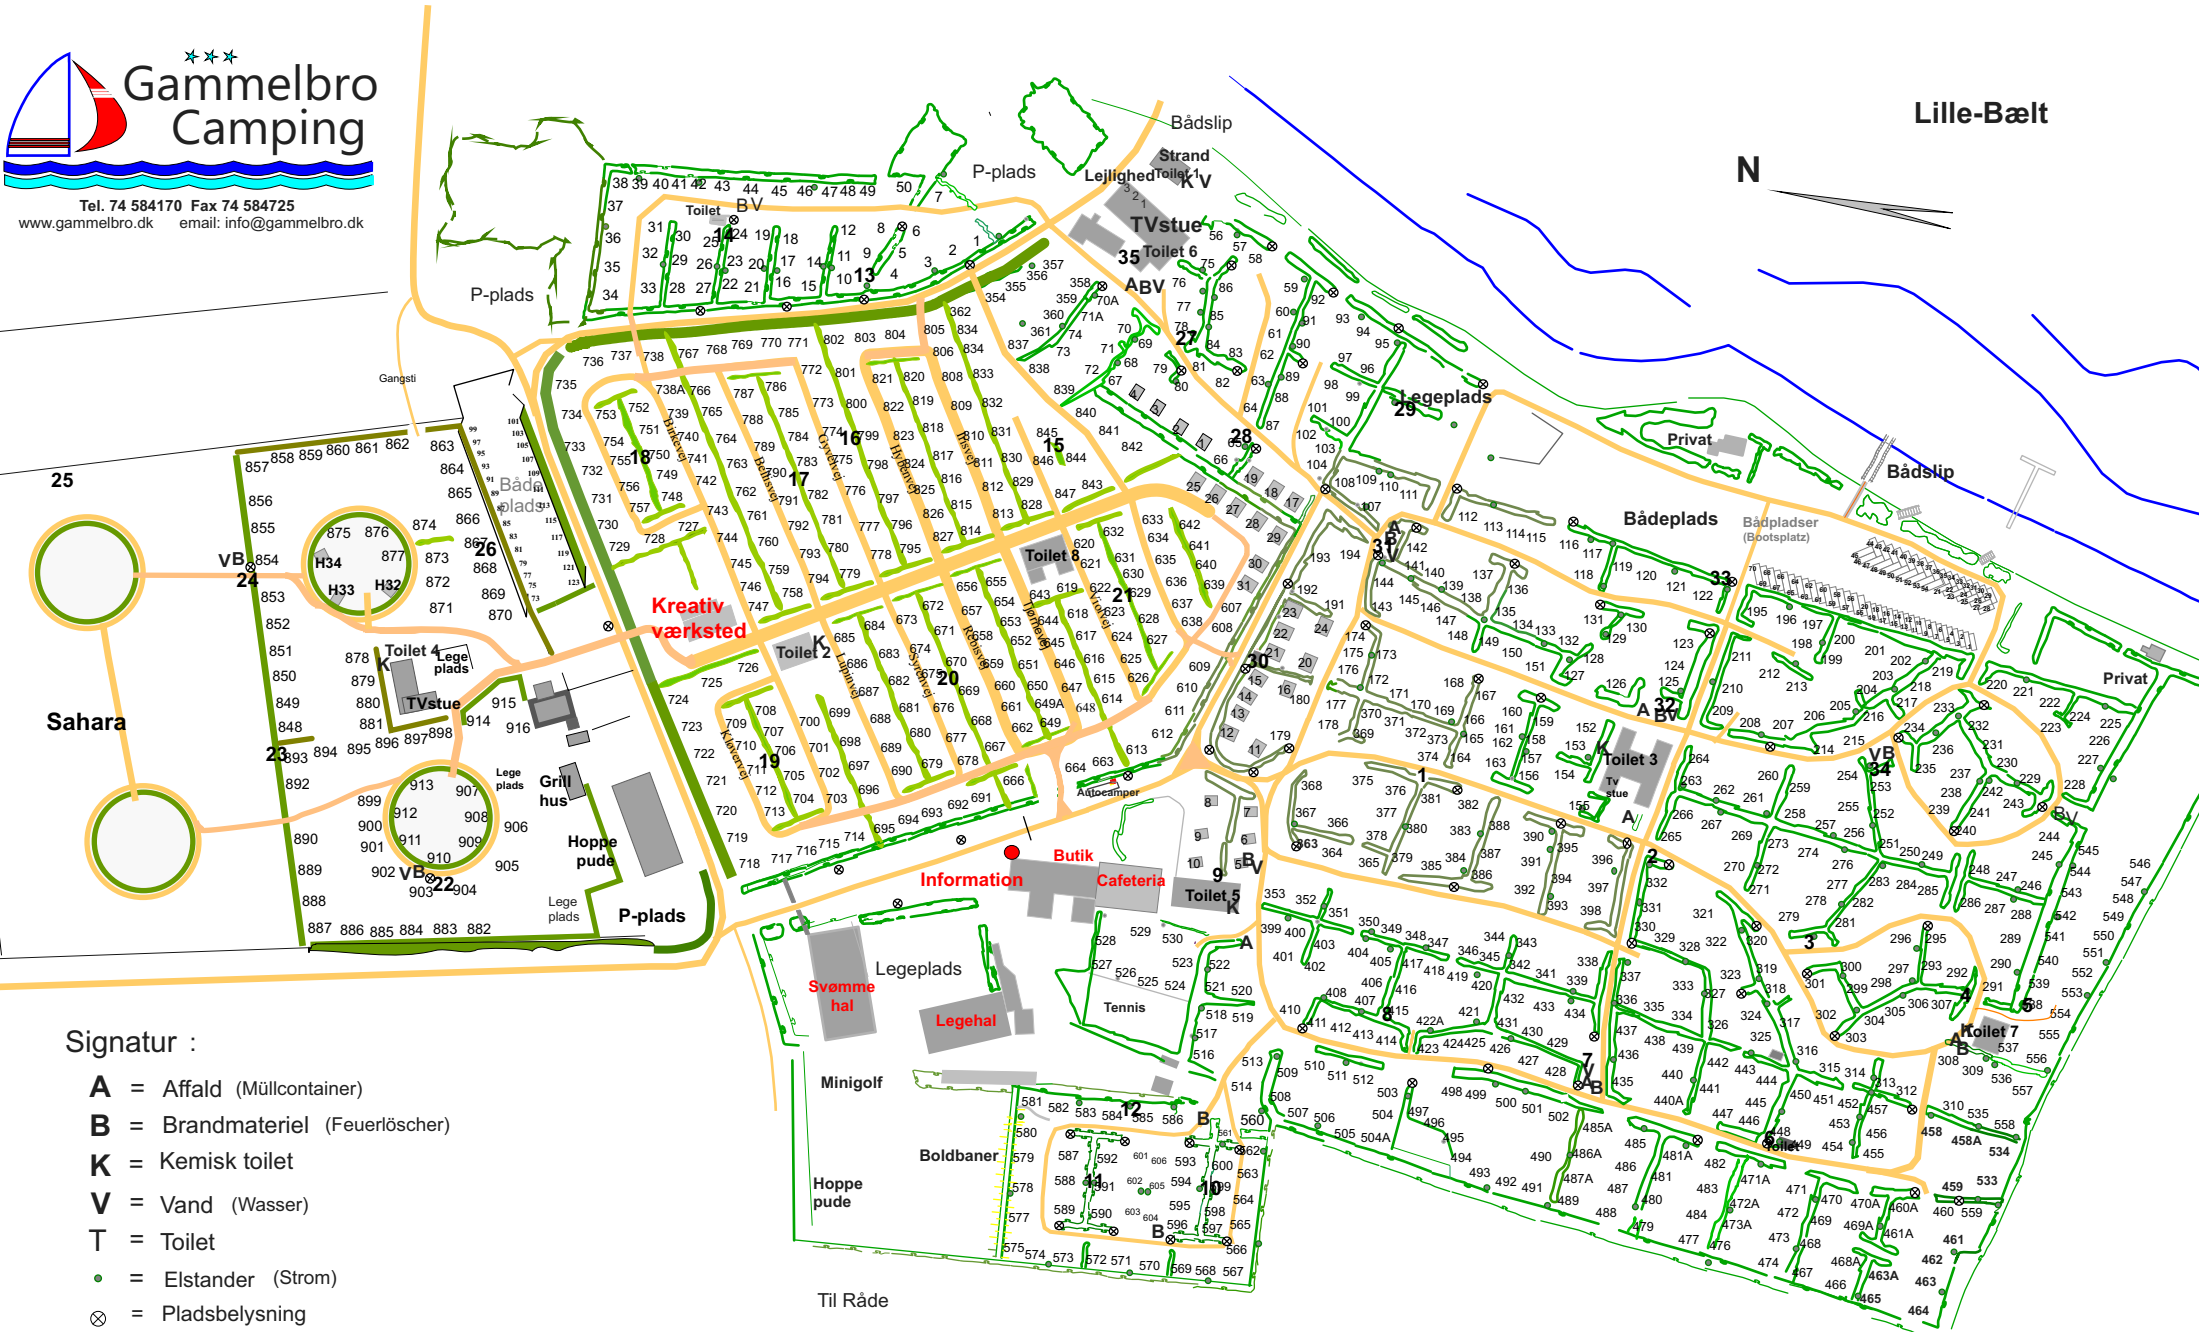

Signatur :

- **A** = Affald (Müllcontainer)
- **B** = Brandmateriel (Feuerlöscher)
- **K** = Kemisk toilet
- **V** = Vand (Wasser)
- **T** = Toilet
- = Elstander (Strom)
- ⊗ = Pladsbelysning